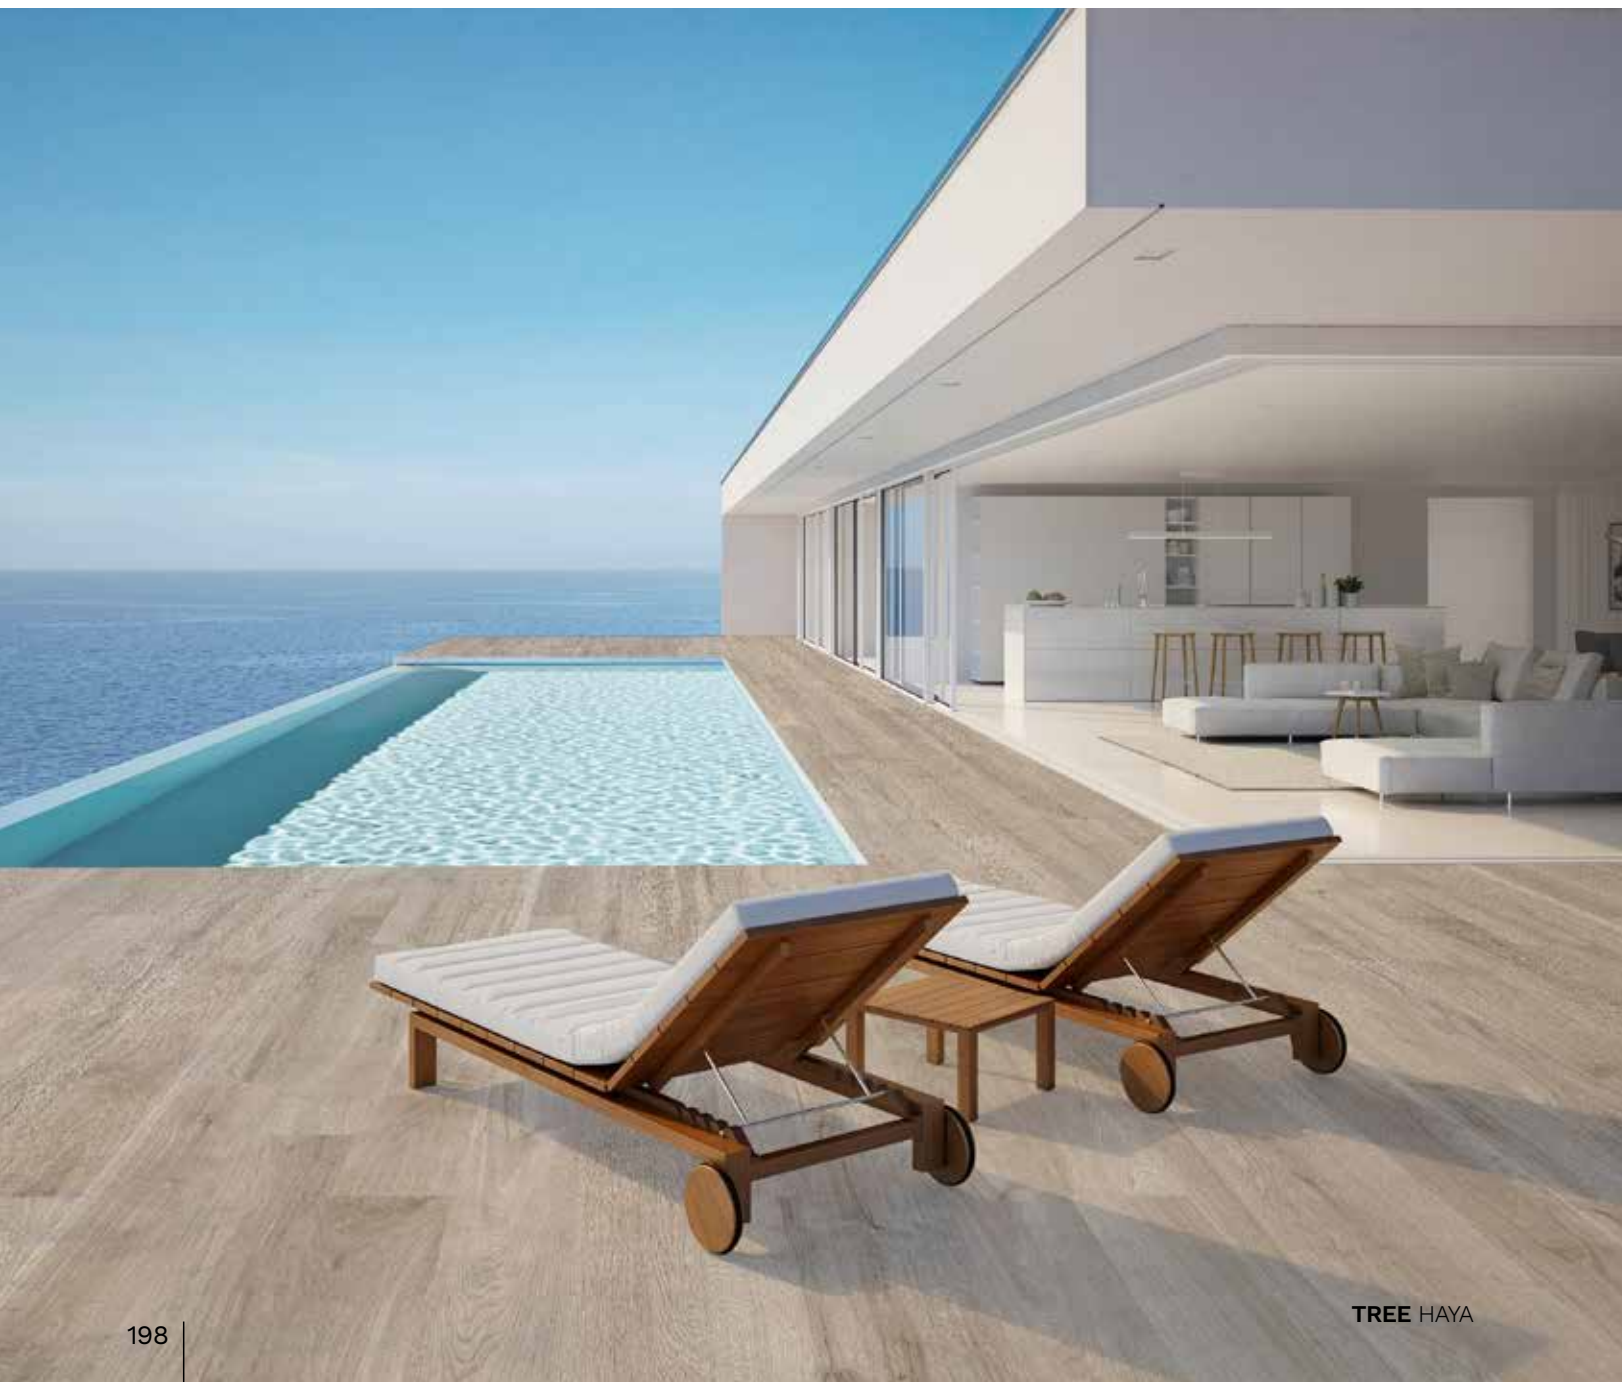

Tree

23 X 120 cm

TREE HAYA

Vermont

23.3 X 120 cm