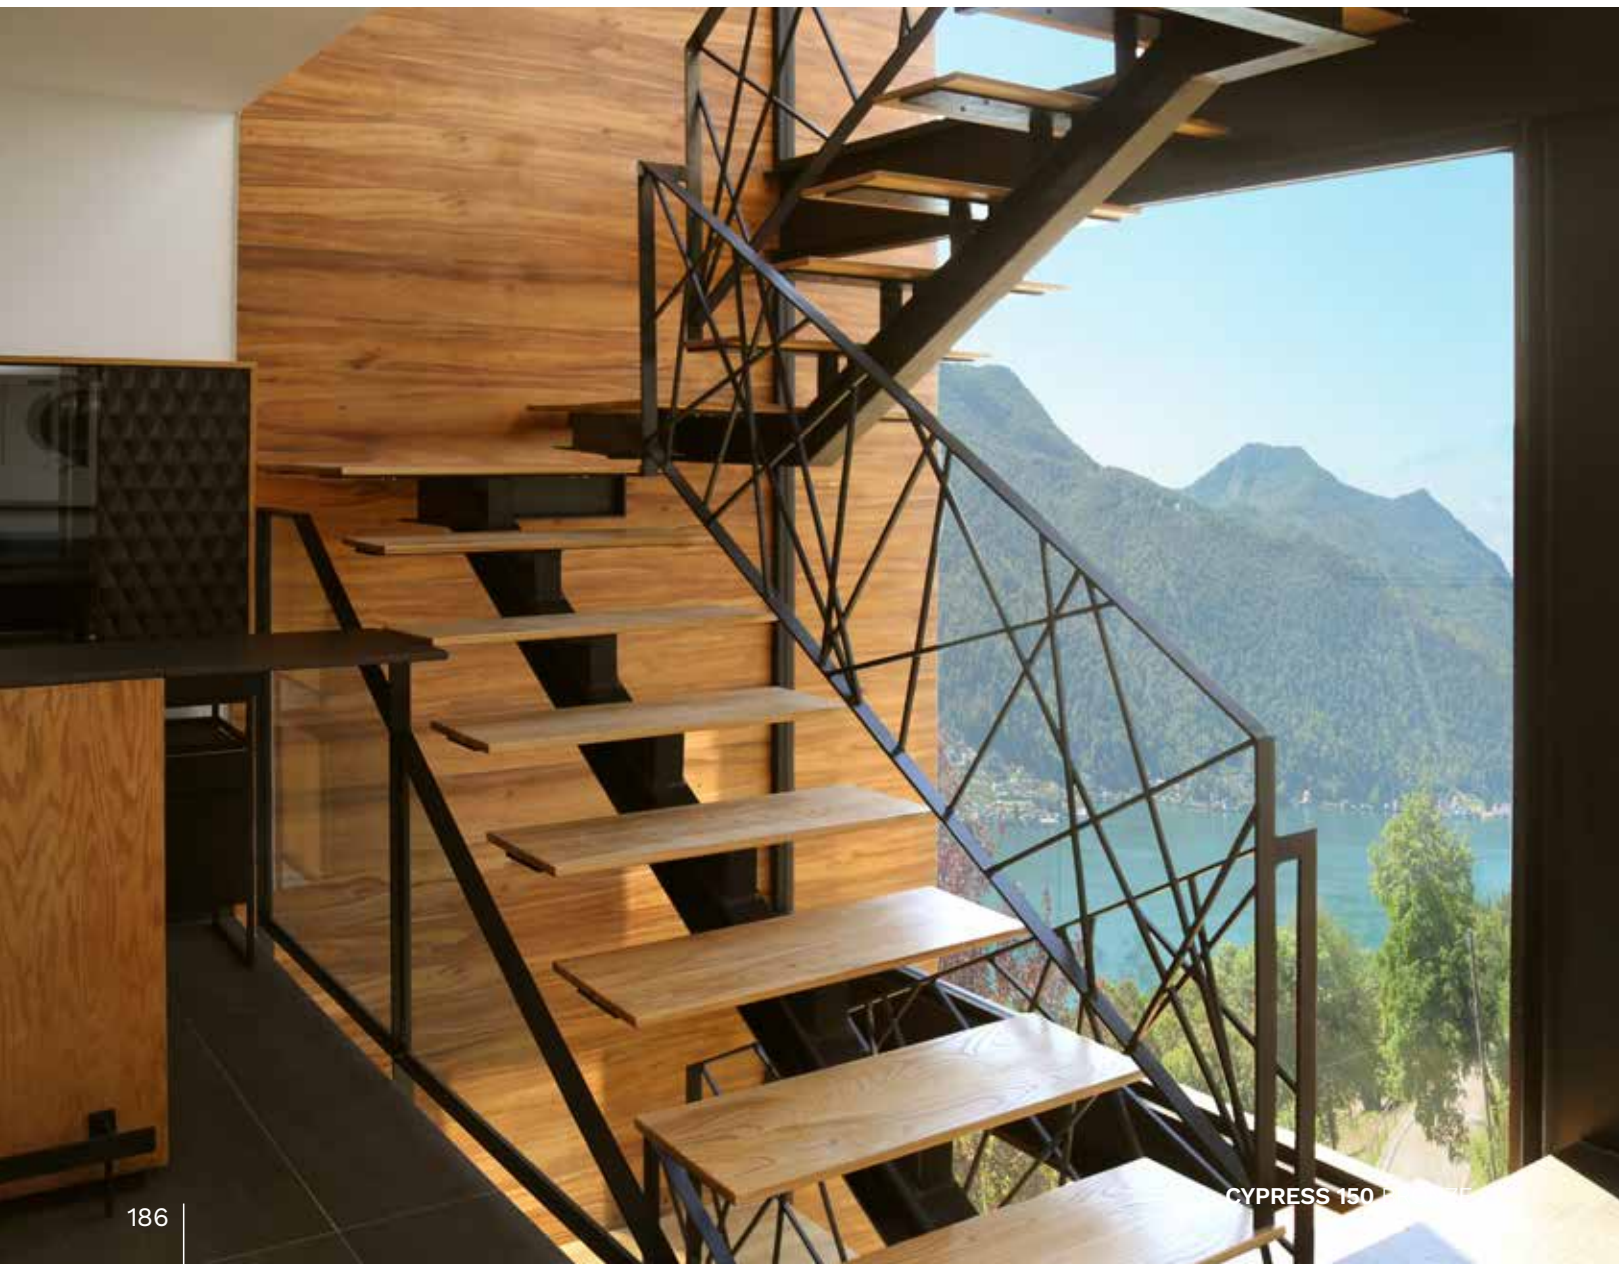

Bronze

Banyan

150 X 30 cm

Natural

Miel

CYPRESS 150

BANYAN NATURAL

Roble